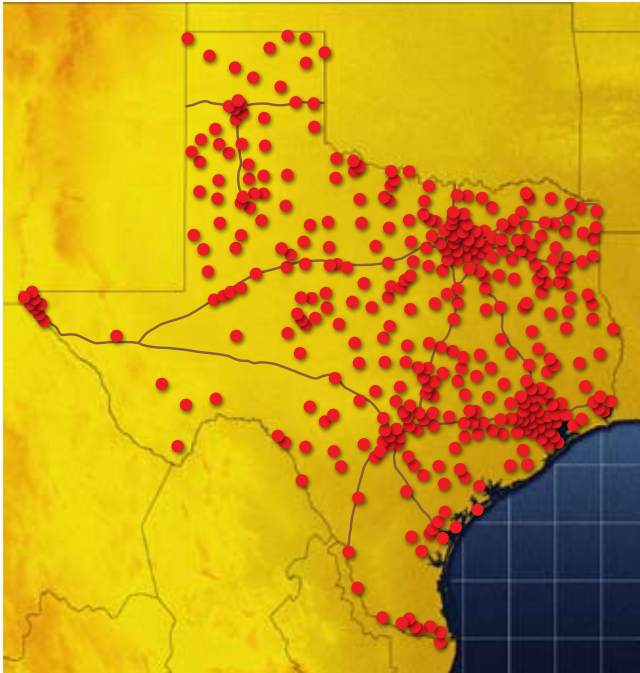

## Readily Available

With more than 750 fueling stations across the state, propane is the most accessible alternative fuel available. Plus, the world's largest storage of propane is right here in the Lone Star State. So rest assured, you're never far from a fill-up.

### Alternative Fueling Locations

Propane

Compressed Natural Gas & Liquified Natural Gas

Bio-Diesel

Ethanol