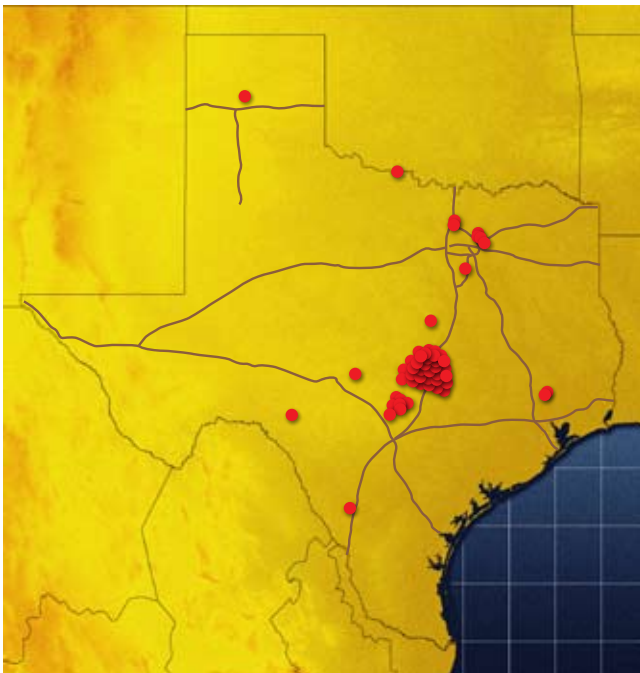

Bio-Diesel